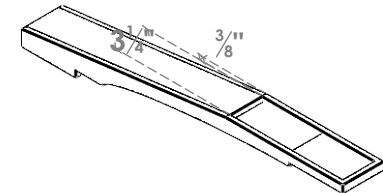

ITEM NUMBER: BRCPC040X32000X04000MRC

4"W X 32"D X 4"H MERCED ARCHITECTURAL GRADE PVC CLOSED KNEE BRACE

SIDE PROFILE

FRONT PROFILE

ISOMETRIC

EKENA MILLWORK
 2300 WEST MAIN ST.
 CLARKSVILLE, TX 75426
 TOLL FREE: 866-607-0453
 WWW.EKENAMILLWORK.COM