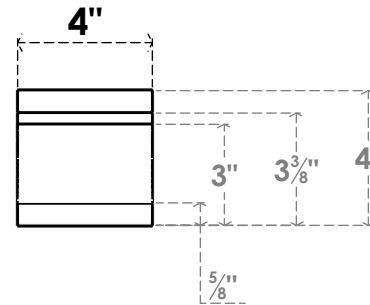

ITEM NUMBER: BRCPC040X32000X04000MRC

4"W X 32"D X 4"H MERCED ARCHITECTURAL GRADE PVC CLOSED KNEE BRACE

SIDE PROFILE

FRONT PROFILE

ISOMETRIC

EKENA MILLWORK
 2300 WEST MAIN ST.
 CLARKSVILLE, TX 75426
 TOLL FREE: 866-607-0453
 WWW.EKENAMILLWORK.COM