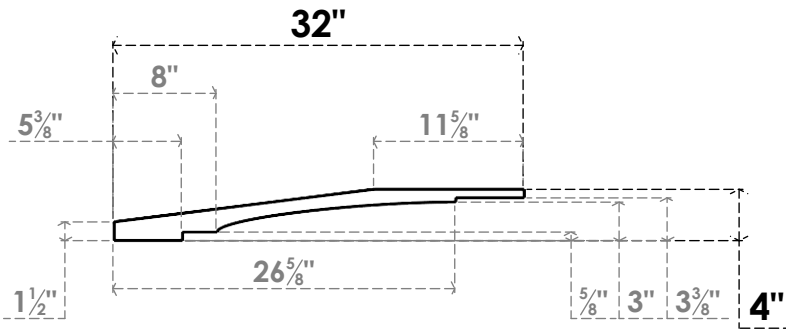

ITEM NUMBER: BRCPC040X32000X04000MRC

4"W X 32"D X 4"H MERCED ARCHITECTURAL GRADE PVC CLOSED KNEE BRACE

SIDE PROFILE

FRONT PROFILE

ISOMETRIC

EKENA MILLWORK
 2300 WEST MAIN ST.
 CLARKSVILLE, TX 75426
 TOLL FREE: 866-607-0453
 WWW.EKENAMILLWORK.COM